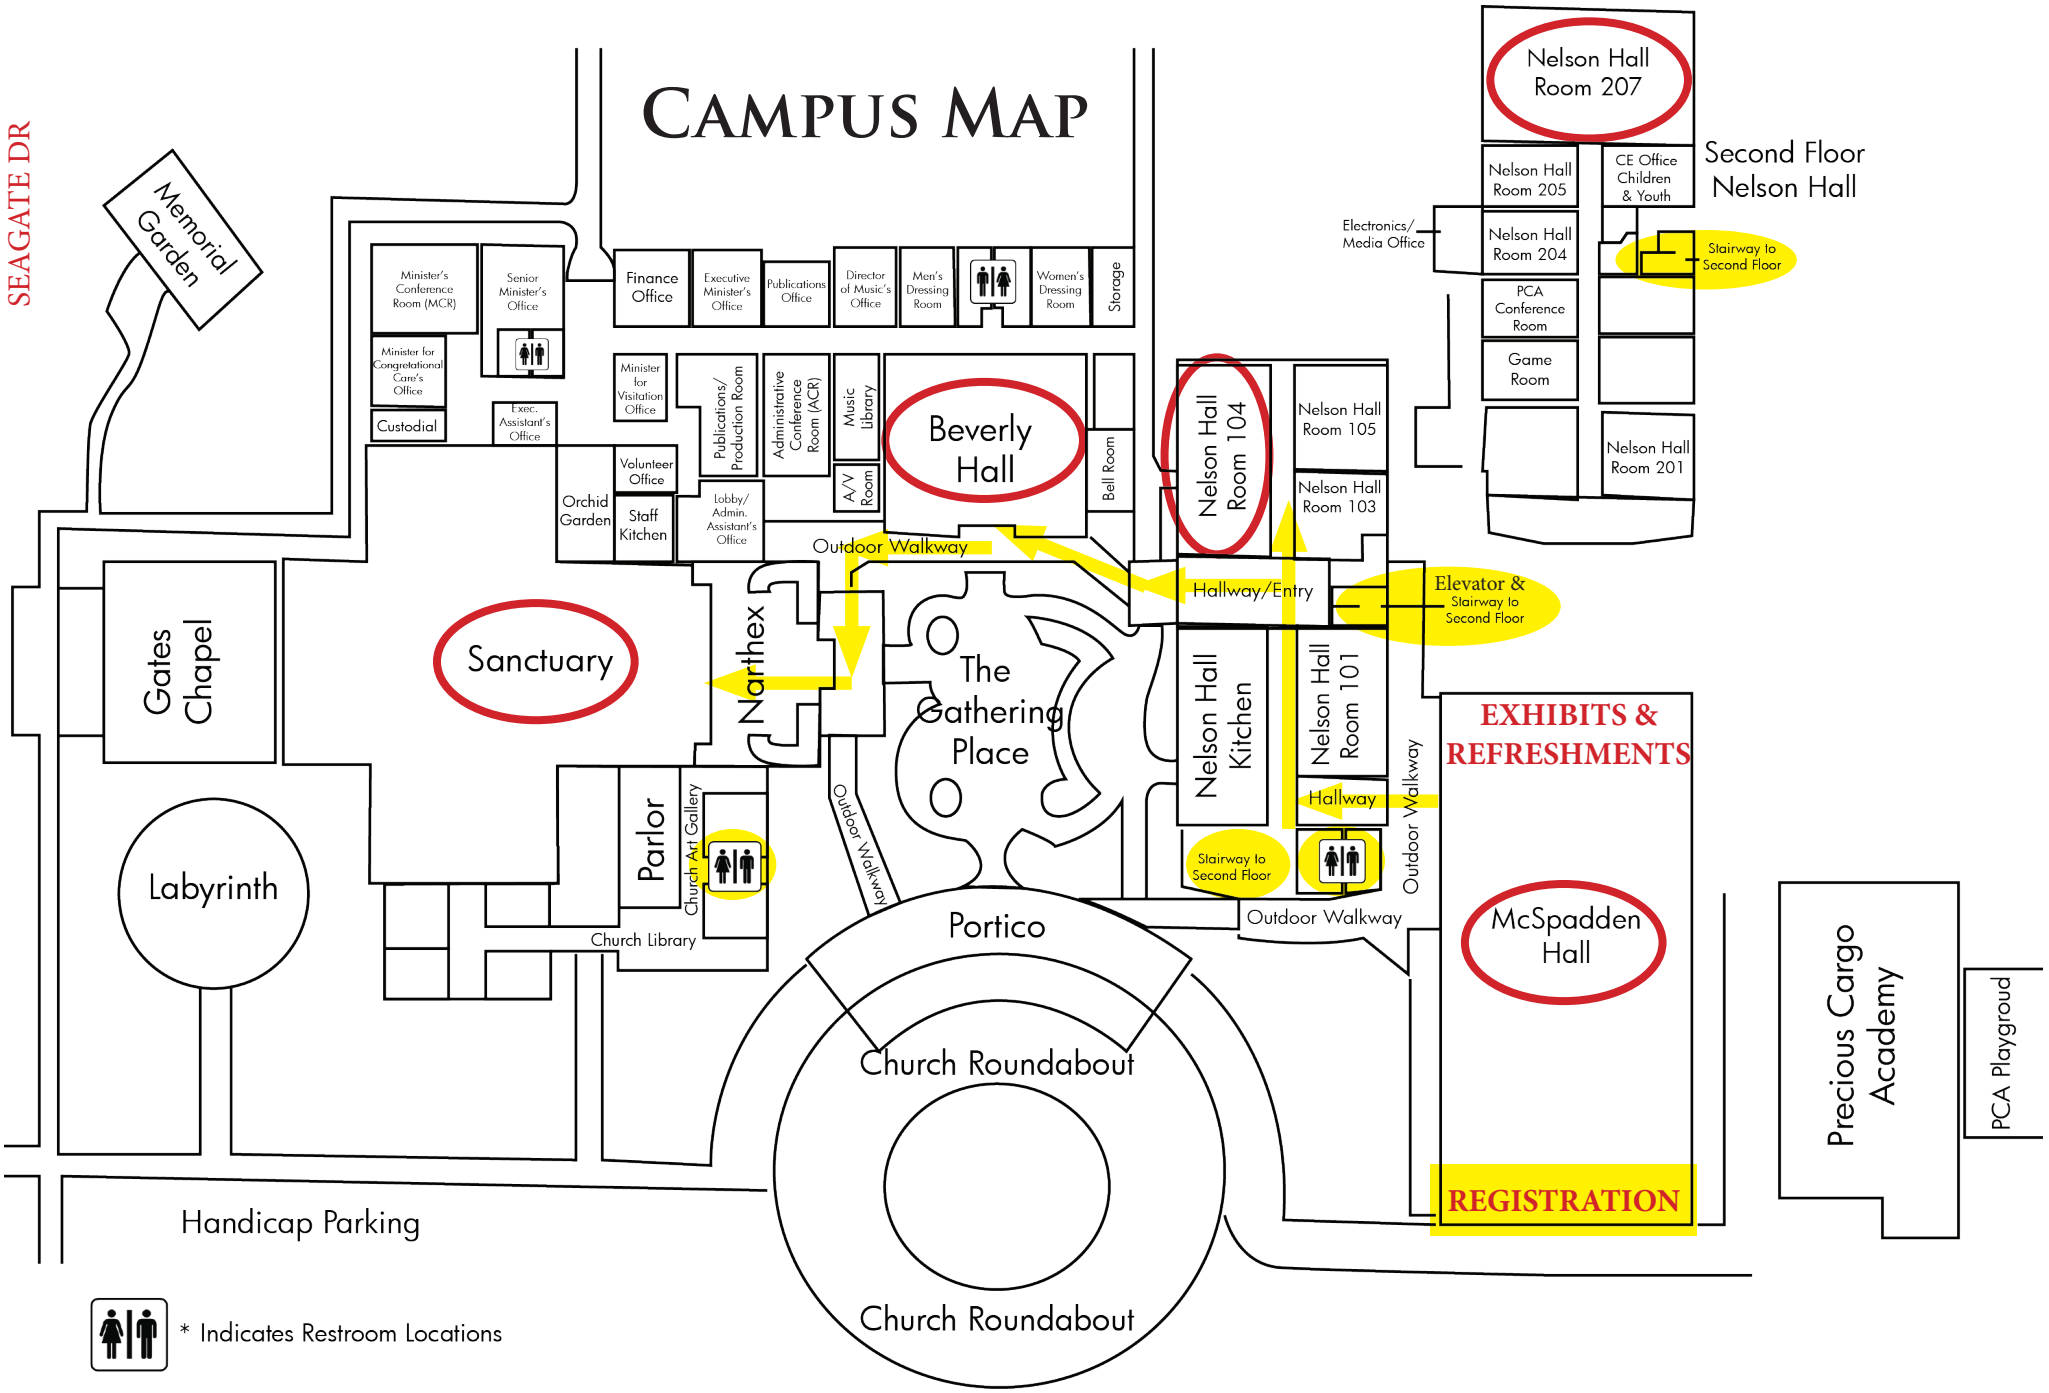

SEAGATE DR

CAMPUS MAP

* Indicates Restroom Locations

PARKING

PARKING

PARKING

CRAYTON RD